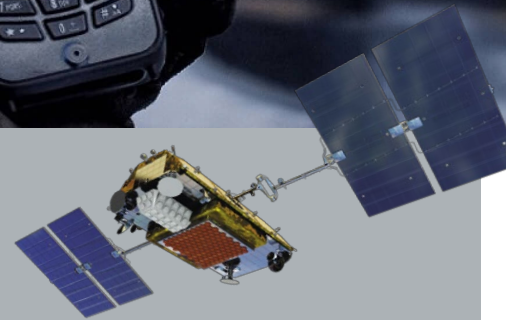

The future is within reach

Iridium is committed to global communications reliability and performance far into the future. Iridium's next generation satellite constellation will provide a platform for continued innovation, as well as ongoing support for all existing Iridium-enabled solutions. Rest assured, Iridium NEXT's backward compatibility will ensure Iridium Extreme continues to perform through the transition to Iridium NEXT and beyond.

*Registration with GEOS is required.