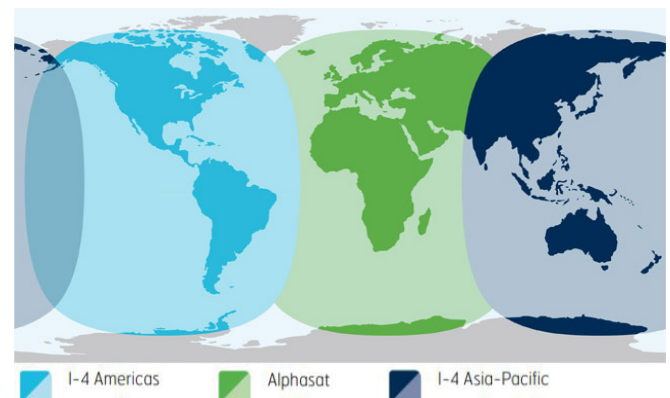

This map is illustrative of IsatPhone 2 coverage. It does not provide a guarantee of the extent of service availability. From November 2013, Alphasat coverage prioritises the region north of 44°S, and service may degrade south of this latitude.